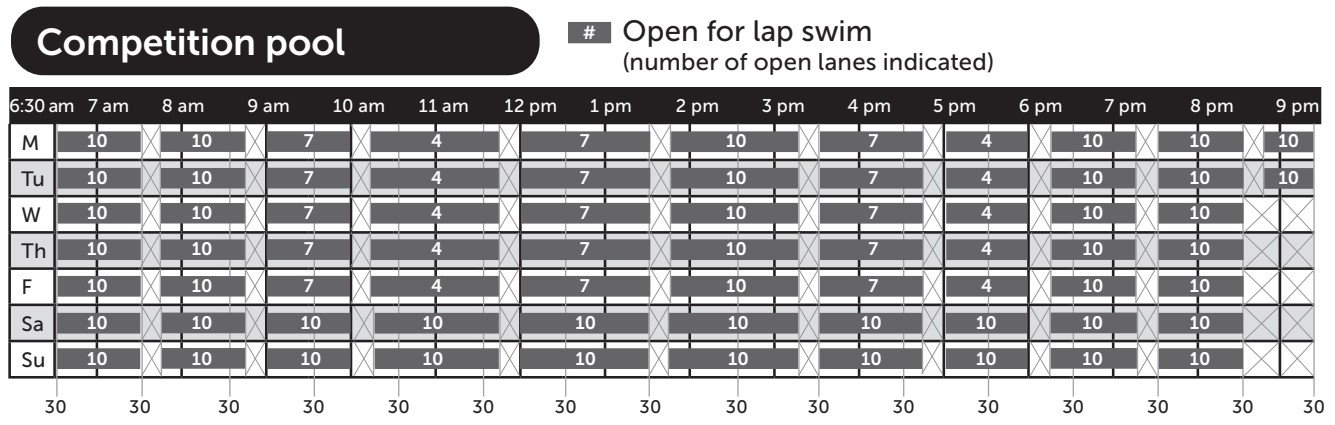

Schedule

Open Swim

Aquatic and
Community Centre

📍 5794 Parkhaven

In effect starting
June 28, 2021

Changes will be posted at the ACC and on CoteSaintLuc.org a week in advance.
Please call **514-485-6806, ext. 2200** or consult CoteSaintLuc.org to verify the availability of Open Swim.

This schedule is subject to change.

\$ Pool Fees

Free with Fun Card

- Ages 0 to 4: \$2
- Ages 5 to 17: \$3
- Ages 18 and older: \$4
- Ages 60 and older: \$3

Single Sex Swimming Times

- 👩 Women **Monday**
8:45 pm to 9:30 pm
- 👨 Men **Tuesday**
8:45 pm to 9:30 pm