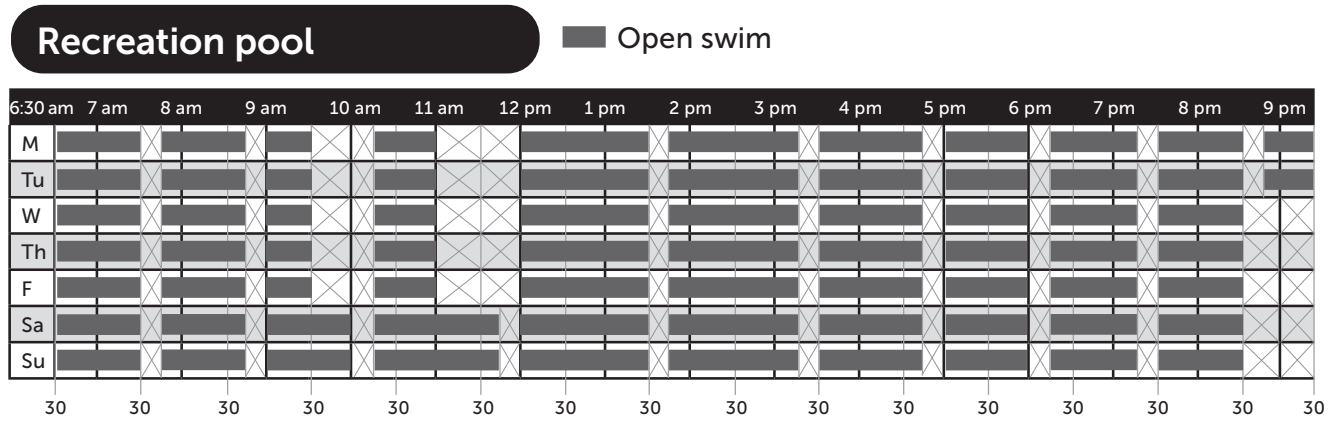

Schedule

Open Swim

Aquatic and
Community Centre

📍 5794 Parkhaven

In effect starting
June 28, 2021

Changes will be posted at the ACC and on CoteSaintLuc.org a week in advance.
Please call **514-485-6806, ext. 2200** or consult CoteSaintLuc.org to verify the availability of Open Swim.

This schedule is subject to change.

\$ Pool Fees

Free with Fun Card

- Ages 0 to 4: \$2
- Ages 5 to 17: \$3
- Ages 18 and older: \$4
- Ages 60 and older: \$3

Single Sex Swimming Times

- 👩 Women **Monday**
8:45 pm to 9:30 pm
- 👨 Men **Tuesday**
8:45 pm to 9:30 pm